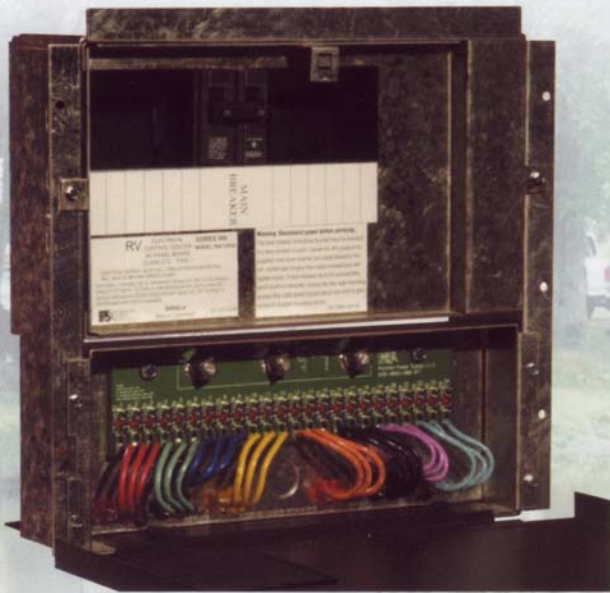

# The 50 Amp Distribution Solutions

Model 500-12 P24 features LED indicators on all DC circuits, to indicate blown fuses. DC circuits have color-coded wiring for easy identification.

## Model 500-12 P24 panel

*Extensive distribution in a convenient, space-saving package.*

- 50 amp main AC breaker is provided, with locations for 12 additional AC branches.
- Locations for 24 DC circuits.
- Rugged steel construction.
- Dimensions: 12-1/4" wide, 12-1/8" high, 15" deep.
- Weight: 15 lbs.
- Meets or exceeds listing requirements for RV use.

All DC circuits on the 500-12 P24 are directly pluggable, providing simple hook-up.

## Model 500-12 panel

- 50 amp main AC breaker is provided, with locations for 12 additional AC branches.
- Locations for 15 DC circuits.
- Rugged steel construction.
- Dimensions: 12-1/4" wide, 12-1/8" high, 15" deep.
- Weight: 15 lbs.
- Meets or exceeds listing requirements for RV use.